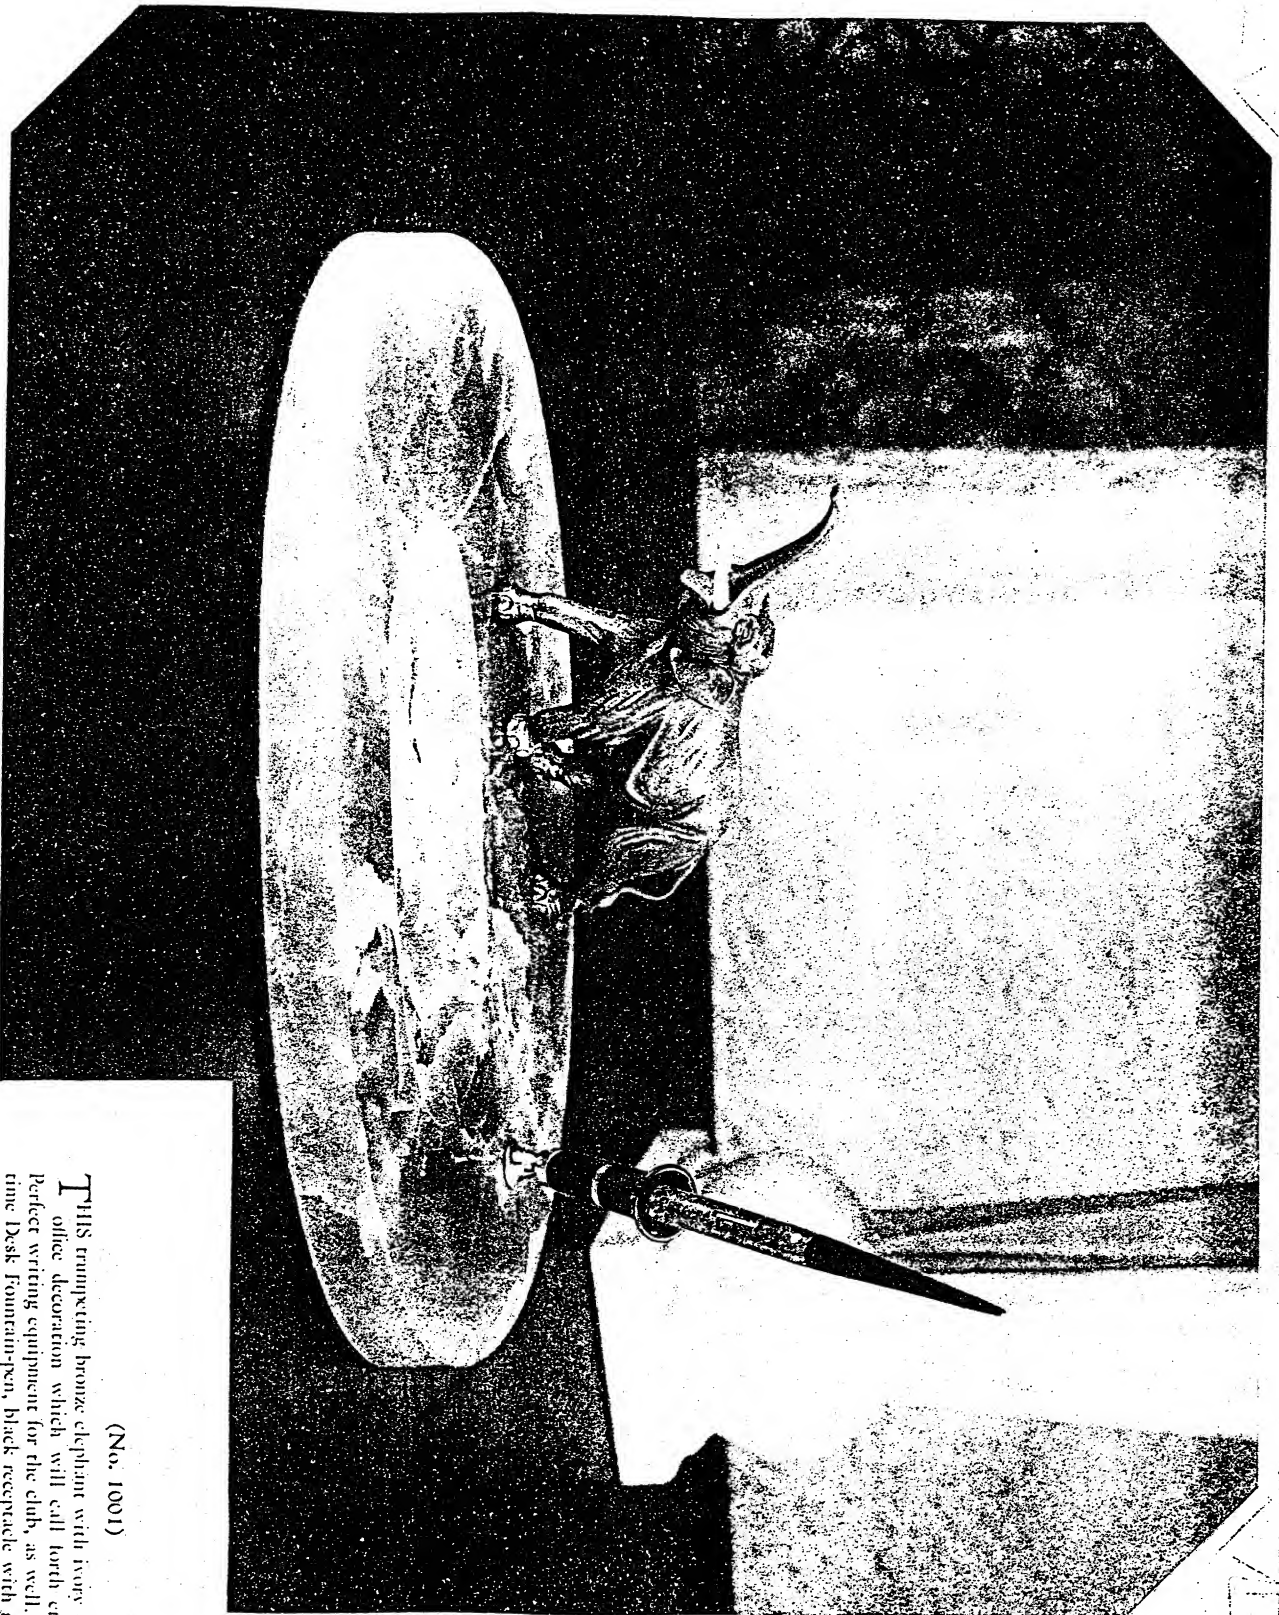

(No. 1001)

THIS intriguing bronze elephant with ivory tusks makes a rich office decoration which will call forth endless admiration. Perfect writing equipment for the club, as well. Jade Green Lifetime Desk Fountain-pen, black receptacle with gold band. Green Brazilian Onyx base, 8¹/₄ x 13¹/₄ x 7³/₈ in., grooved.

Bronze, List price $85